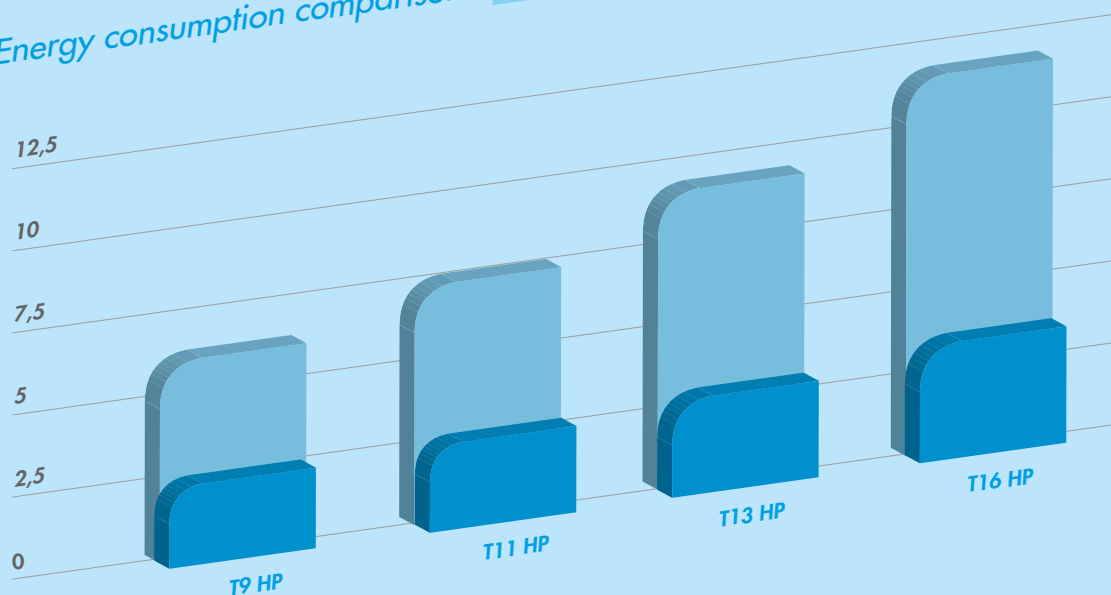

TYPE		T9 HP	T11 HP	T13 HP	T16 HP
CAPACITY					
Drum capacity	kg/lb	9/20	11/24	13/27	16/35
Drum volume	l	195	250	285	345
Drum diameter	mm	Ø 760	Ø 760	Ø 760	Ø 760
DRYING AVERAGE	g/min	122	126	120	120
MOTORS					
Fan	kW	0,20	0,20	0,20	0,20
Drive	kW	0,25	0,25	0,25	0,25
HEAT PUMP					
Electrical connection		3x380-415V 50Hz +N			
Energy	kW	2,9	2,9	2,9	2,9
PROGRAMMER					
Easy control - antivandal (ECT)		Standard Available	Standard Available	Standard Available	Standard Available
Full control (FCT)		Standard Available	Standard Available	Standard Available	Standard Available
DIMENSIONS					
H×W×D	mm	1465×795×1275	1680×795×1525	1680×795×1615	1680×795×1735
Net weight	kg	290	350	360	375
TRANSPORT DATA					
Packed H×W×D	mm	1570×880×1335	1785×855×1540	1785×855×1635	1785×855×1750
Gross weight	kg	305	385	400	400

Energy consumption comparison - conventional dryer vs. heat pump dryer

WATCH THE T HP VIDEO

www.bit.ly/videoevo4

The company preserves the right to change the machines and the specification in this leaflet at any time, without prior notice. Details and photographs are only for information and never binding.

www.primuslaundry.com

Primus by Alliance Laundry Systems

12-2017